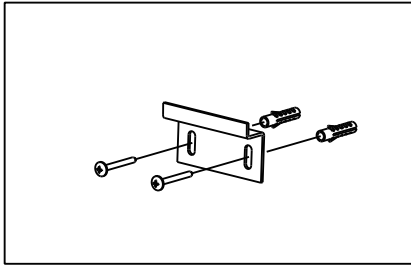

Installation

STEP-5
Outer-frame splicing angle

The outer-frame view after completely splicing
(Back side)

Wall-mounted installation mode

1. Use the screwdriver to install the tiebacks at the suitable place of the wall. (Ensure the tiebacks are firm).

2. Hang the frame on the tieback.

User Manual for Narrow Frame Projection Screen

[Attention] Please read this manual before installing and using the projection screen, and retain this manual for future reference.